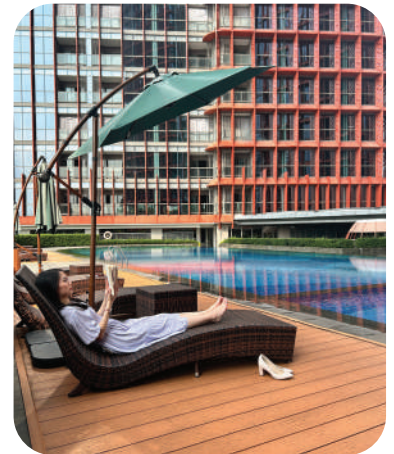

Newsletter

December 2025

SQ Rés: A Gentle Close to the Year, A Graceful Start Ahead

As this year comes to its end, we find ourselves reflecting on the small yet meaningful luxuries that shape your days here, the soft morning light, the calm retreat of evening, and the sense of ease in between. At SQ Rés, these moments are thoughtfully crafted, and it remains our privilege to be part of your everyday sanctuary.

Each element of this residence is designed to elevate your rhythm of living: The tranquility of the resort-style pool, the soothing greenery of our landscaped gardens, the sophistication of the fitness lounge, and the serene communal spaces curated with privacy and comfort at heart. Even the effortless access to MRT Fatmawati and SQ Office enriches the simplicity of your day-to-day life.