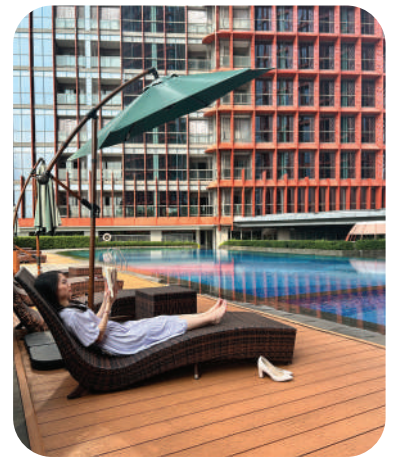

Newsletter

December 2025

SQ Rés: A Gentle Close to the Year, A Graceful Start Ahead

As this year comes to its end, we find ourselves reflecting on the small yet meaningful luxuries that shape your days here, the soft morning light, the calm retreat of evening, and the sense of ease in between. At SQ Rés, these moments are thoughtfully crafted, and it remains our privilege to be part of your everyday sanctuary.

Each element of this residence is designed to elevate your rhythm of living: The tranquility of the resort-style pool, the soothing greenery of our landscaped gardens, the sophistication of the fitness lounge, and the serene communal spaces curated with privacy and comfort at heart. Even the effortless access to MRT Fatmawati and SQ Office enriches the simplicity of your day-to-day life.

Setiap detail hunian ini dirancang untuk menyempurnakan ritme hidup Anda: Ketenangan kolam renang bergaya resort, hijaunya taman yang tertata, dengan tempat fitness, hingga ruang-ruang komunal yang menawarkan privasi dan ketenangan. SQ Rés membuat hidup Anda lebih mudah, lokasinya yang satu area dengan SQ Office dan cukup berjalan kaki menuju MRT Fatmawati.