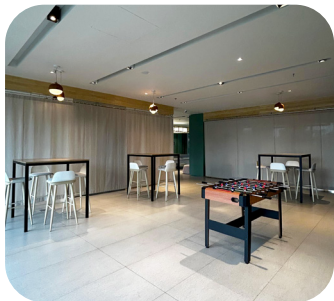

Game & Leisure Space

Enjoy a casual game of billiards or simply take a moment to relax in a beautifully designed sitting area that feels both welcoming and elevated.

Private Cinema Room

Turn ordinary evenings into something special. Gather with friends and enjoy your favorite films in an intimate cinema setting, exclusively within your residence.